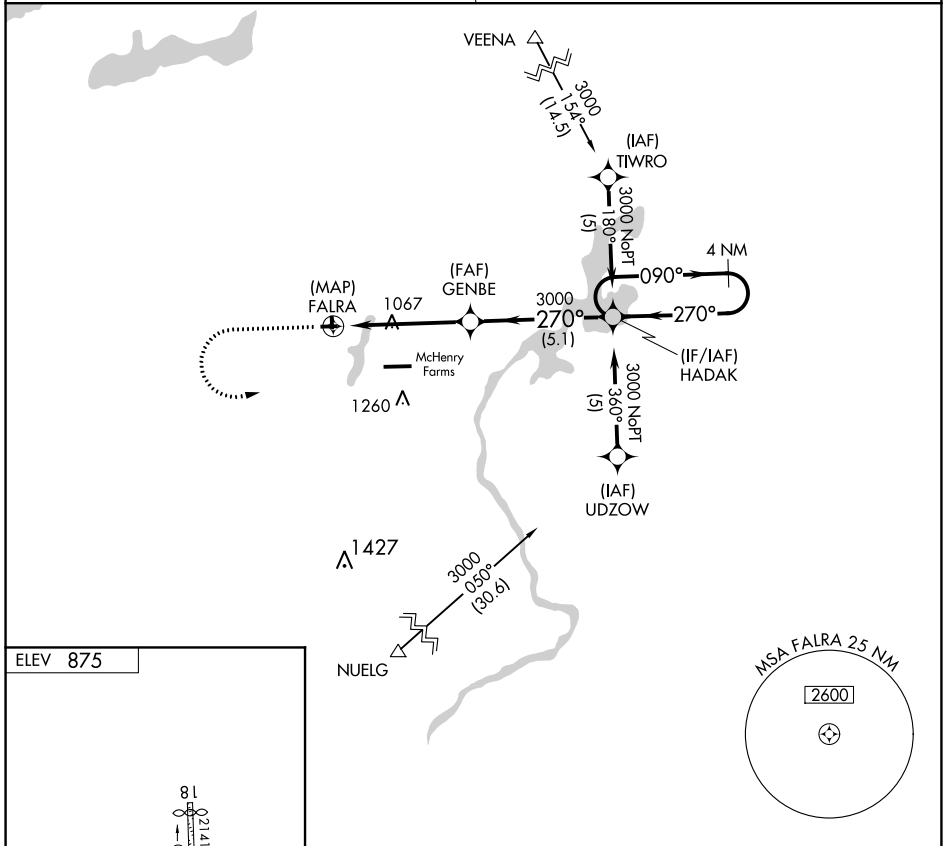

APP CRS 270°	Rwy Idg TDZE Apt Elev	N/A N/A 875
------------------------	-----------------------------	--

RNAV (GPS)-B

GALT FLD (10C)

<p>▼ Use Waukegan Rgnl altimeter setting. ▲ NA GPS or RNP-0.3 Required. DME/DME RNP-0.3 NA.</p>	<p>MISSED APPROACH: Climb to 2000, then climbing left turn to 3000 direct HADAK WP and hold.</p>
---	--

<p>CHICAGO APP CON 120.55 306.925</p>	<p>UNICOM 122.8 (CTAF)</p>
---	--

CATEGORY	A	B	C	D
CIRCLING	1480-1	605 (700-1)	1540-1 ³ / ₄ 665 (700-1 ³ / ₄)	NA

EC-3, 07 OCT 2021 to 04 NOV 2021

EC-3, 07 OCT 2021 to 04 NOV 2021