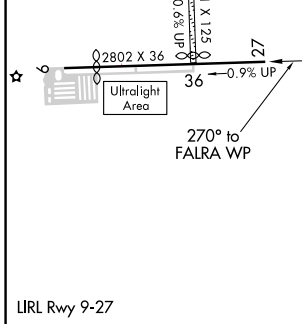

APP CRS 270°	Rwy Idg TDZE Apt Elev	N/A N/A 875
------------------------	-----------------------------	--

RNAV (GPS)-B

GALT FLD (10C)

<p>▼ Use Waukegan Rgnl altimeter setting. ▲ NA GPS or RNP-0.3 Required. DME/DME RNP-0.3 NA.</p>	<p>MISSED APPROACH: Climb to 2000, then climbing left turn to 3000 direct HADAK WP and hold.</p>
---	--

<p>CHICAGO APP CON 120.55 306.925</p>	<p>UNICOM 122.8 (CTAF)</p>
---	--

CATEGORY	A	B	C	D
CIRCLING	1480-1	605 (700-1)	1540-1 ³ / ₄ 665 (700-1 ³ / ₄)	NA

EC-3, 07 OCT 2021 to 04 NOV 2021

EC-3, 07 OCT 2021 to 04 NOV 2021