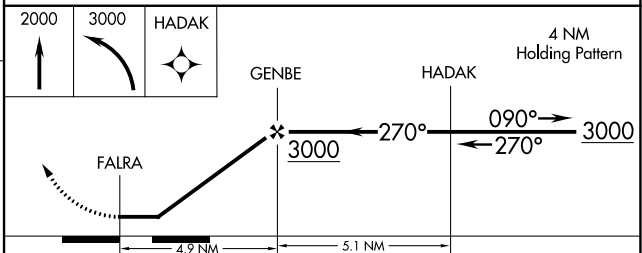

APP CRS 270°	Rwy Idg TDZE Apt Elev	N/A N/A 875

RNAV (GPS)-B

GALT FLD (10C)

▼ Use Waukegan Rgnl altimeter setting. ▲ NA GPS or RNP-0.3 Required. DME/DME RNP-0.3 NA.	MISSED APPROACH: Climb to 2000, then climbing left turn to 3000 direct HADAK WP and hold.

CHICAGO APP CON 120.55 306.925	UNICOM 122.8 (CTAF)

CATEGORY	A	B	C	D
CIRCLING	1480-1	605 (700-1)	1540-1³/₄ 665 (700-1³/₄)	NA

EC-3, 07 OCT 2021 to 04 NOV 2021

EC-3, 07 OCT 2021 to 04 NOV 2021