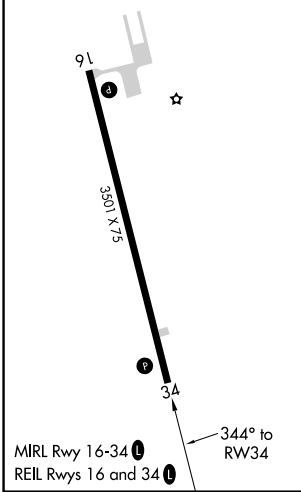

APP CRS 344°	Rwy Idg 3501
	TDZE 1330
	Apt Elev 1332

RNAV (GPS) RWY 34

TODD FLD (14Y)

RNP APCH. ▼ ▲ Circling Rwy 16 NA at night.	MISSED APPROACH: Climbing right turn to 3000 direct SALBE and hold.	
AWOS-3 118.65	MINNEAPOLIS CENTER 126.1 269.2	CTAF 122.9

ELEV 1332	TDZE 1330
-----------	-----------

CATEGORY	A	B	C	D
LNAV MDA	1740-1	410 (500-1)	1740-1½ 410 (500-1½)	NA
CIRCLING	1840-1	508 (600-1)	1880-1½ 548 (600-1½)	NA

NC-1, 22 FEB 2024 to 21 MAR 2024

NC-1, 22 FEB 2024 to 21 MAR 2024