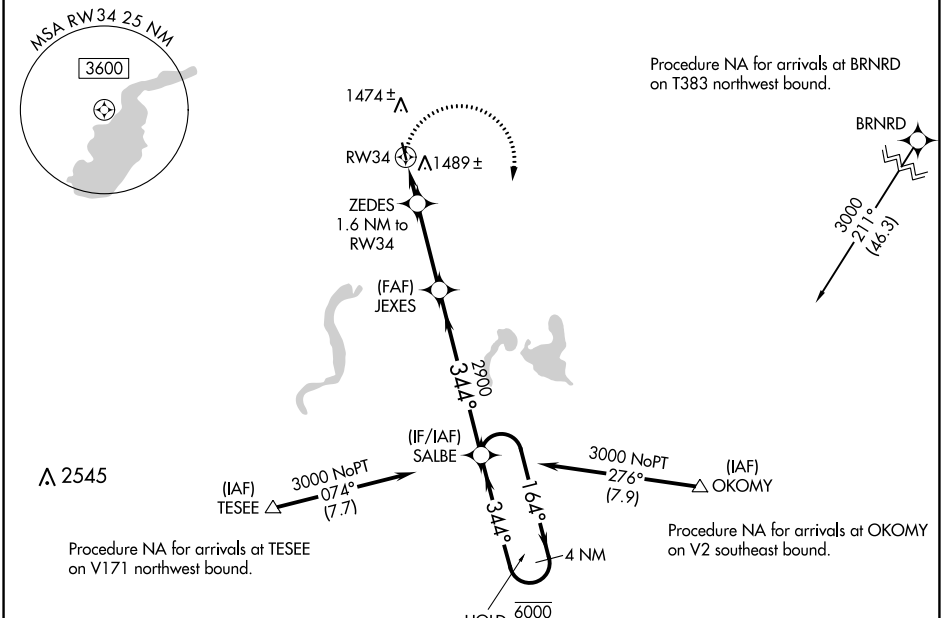

APP CRS 344°	Rwy Idg 3501
	TDZE 1330
	Apt Elev 1332

RNAV (GPS) RWY 34

TODD FLD (14Y)

RNP APCH. ▼ ▲ Circling Rwy 16 NA at night.	MISSED APPROACH: Climbing right turn to 3000 direct SALBE and hold.	
AWOS-3 118.65	MINNEAPOLIS CENTER 126.1 269.2	CTAF 122.9

ELEV 1332	TDZE 1330
-----------	-----------

CATEGORY	A	B	C	D
LNAV MDA	1740-1	410 (500-1)	1740-1½ 410 (500-1½)	NA
CIRCLING	1840-1	508 (600-1)	1880-1½ 548 (600-1½)	NA

NC-1, 22 FEB 2024 to 21 MAR 2024

NC-1, 22 FEB 2024 to 21 MAR 2024