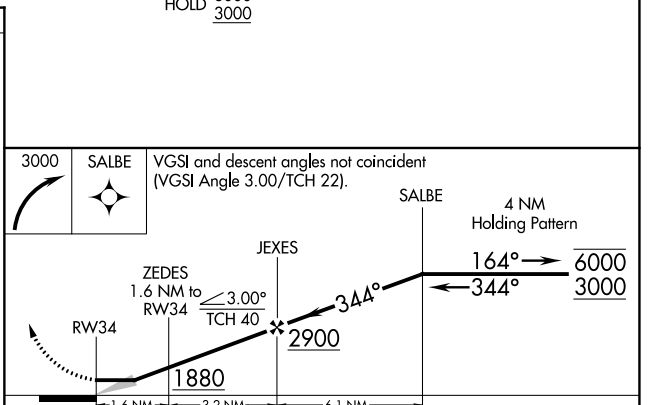

APP CRS 344°	Rwy Idg 3501
	TDZE 1330
	Apt Elev 1332

RNAV (GPS) RWY 34

TODD FLD (14Y)

RNP APCH. ▼ ▲ Circling Rwy 16 NA at night.	MISSED APPROACH: Climbing right turn to 3000 direct SALBE and hold.	
AWOS-3 118.65	MINNEAPOLIS CENTER 126.1 269.2	CTAF 122.9

ELEV 1332	TDZE 1330
-----------	-----------

CATEGORY	A	B	C	D
LNAV MDA	1740-1	410 (500-1)	1740-1½ 410 (500-1½)	NA
CIRCLING	1840-1	508 (600-1)	1880-1½ 548 (600-1½)	NA

NC-1, 22 FEB 2024 to 21 MAR 2024

NC-1, 22 FEB 2024 to 21 MAR 2024