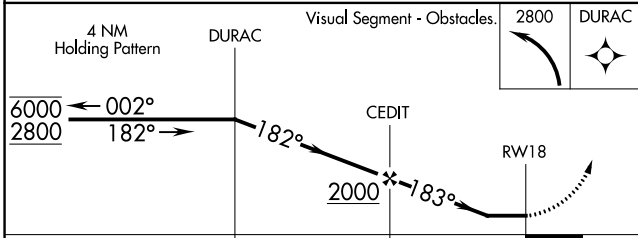

APP CRS 183°	Rwy Idg 2302
	TDZE N/A
	Apt Elev 696

RNAV (GPS)-B

CANTON-PLYMOUTH-METTETAL (1D2)

RNP APCH.		MISSED APPROACH: Climbing left turn to 2800 direct DURAC and hold.
Procedure NA at night. Use Willow Run altimeter setting. Helicopter visibility reduction below 1 SM NA.		
YIP ASOS 127.425	DETROIT APP CON 118.95 284.0	UNICOM 122.7 (CTAF) 0