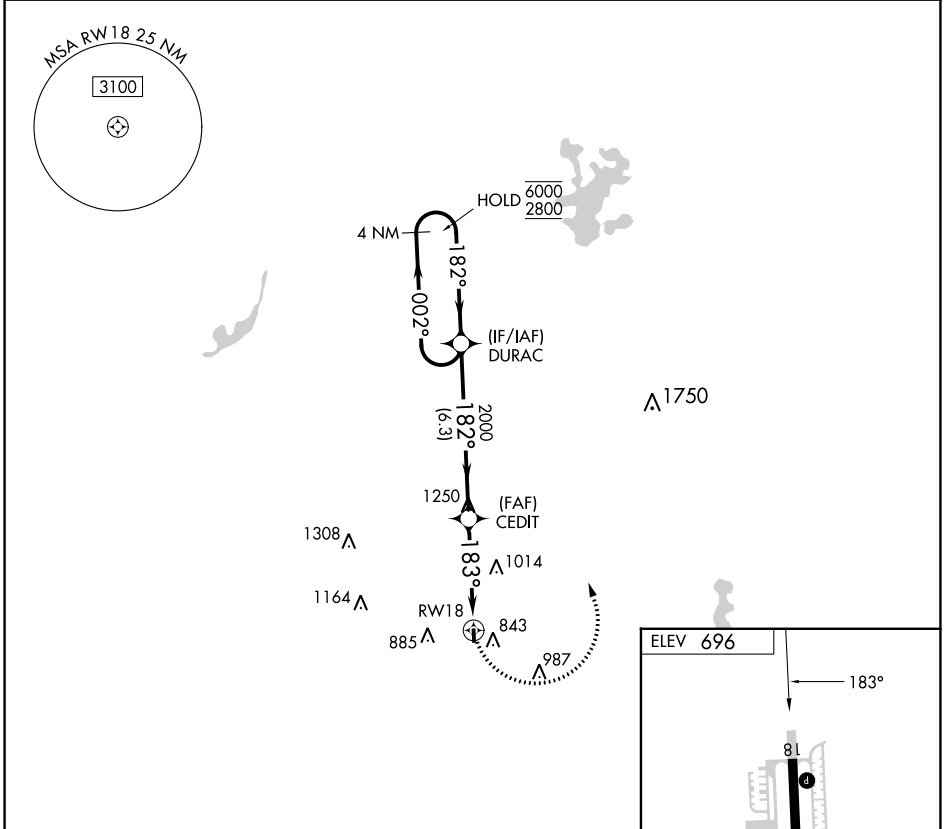

APP CRS 183°	Rwy Idg 2302
	TDZE N/A
	Apt Elev 696

RNAV (GPS)-B

CANTON-PLYMOUTH-METTETAL (1D2)

RNP APCH.		MISSED APPROACH: Climbing left turn to 2800 direct DURAC and hold.
Procedure NA at night. Use Willow Run altimeter setting. Helicopter visibility reduction below 1 SM NA.		
YIP ASOS 127.425	DETROIT APP CON 118.95 284.0	UNICOM 122.7 (CTAF) 0

CATEGORY	A	B	C	D
CIRCLING	1300-1 604 (700-1)		NA	

EC-1, 22 FEB 2024 to 21 MAR 2024

EC-1, 22 FEB 2024 to 21 MAR 2024