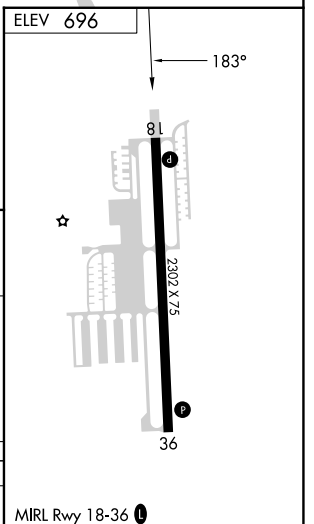

APP CRS 183°	Rwy Idg 2302
	TDZE N/A
	Apt Elev 696

RNAV (GPS)-B

CANTON-PLYMOUTH-METTETAL (1D2)

RNP APCH.		MISSED APPROACH: Climbing left turn to 2800 direct DURAC and hold.
Procedure NA at night. Use Willow Run altimeter setting. Helicopter visibility reduction below 1 SM NA.		
YIP ASOS 127.425	DETROIT APP CON 118.95 284.0	UNICOM 122.7 (CTAF) 0