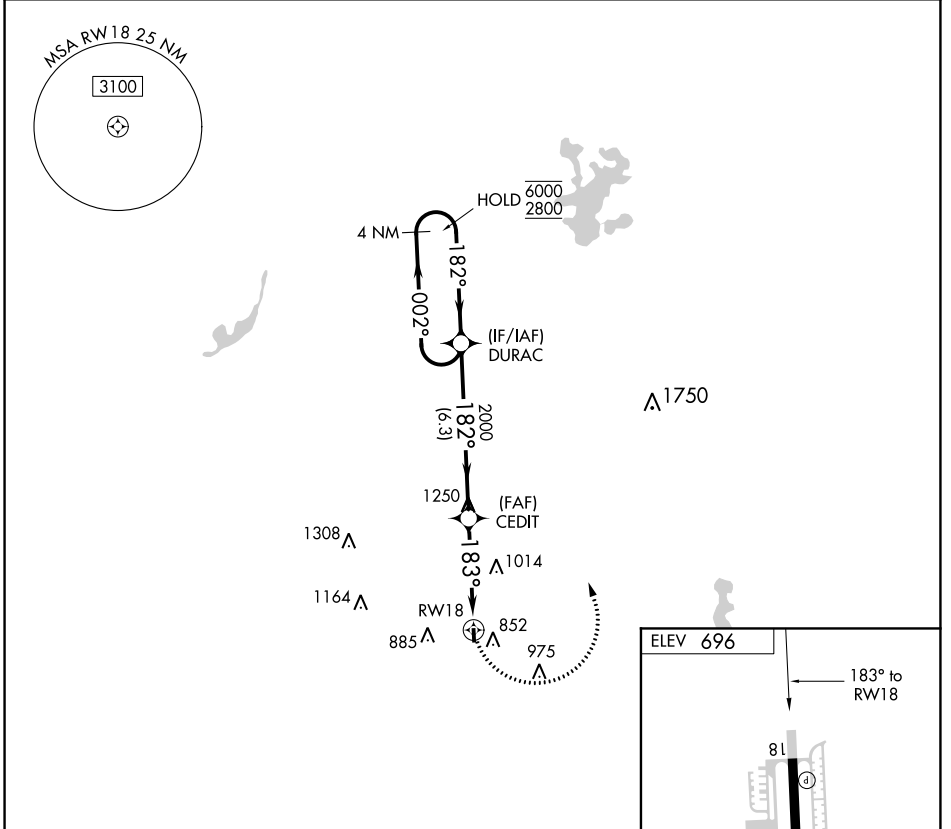

APP CRS 183°	Rwy Idg 2302
	TDZE N/A
	Apt Elev 696

RNAV (GPS)-B

CANTON-PLYMOUTH-METTETAL (1D2)

RNP APCH.		MISSED APPROACH: Climbing left turn to 2800 direct DURAC and hold.
Procedure NA at night. Use Willow Run altimeter setting. Helicopter visibility reduction below 1 SM NA.		
YIP ASOS 127.425	DETROIT APP CON 118.95 284.0	UNICOM 122.7 (CTAF)

CATEGORY	A	B	C	D
CIRCLING	1300-1 604 (700-1)		NA	

EC-1, 17 JUN 2021 to 15 JUL 2021

EC-1, 17 JUN 2021 to 15 JUL 2021