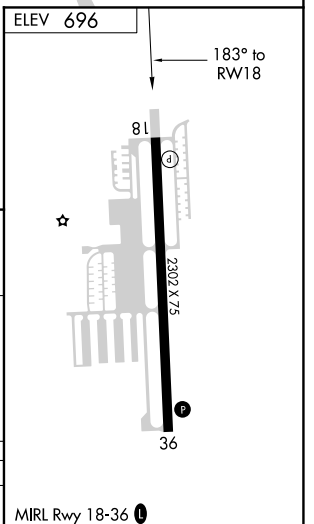

APP CRS 183°	Rwy Idg 2302
	TDZE N/A
	Apt Elev 696

RNAV (GPS)-B

CANTON-PLYMOUTH-METTETAL (1D2)

RNP APCH.		MISSED APPROACH: Climbing left turn to 2800 direct DURAC and hold.
Procedure NA at night. Use Willow Run altimeter setting. Helicopter visibility reduction below 1 SM NA.		
YIP ASOS 127.425	DETROIT APP CON 118.95 284.0	UNICOM 122.7 (CTAF)