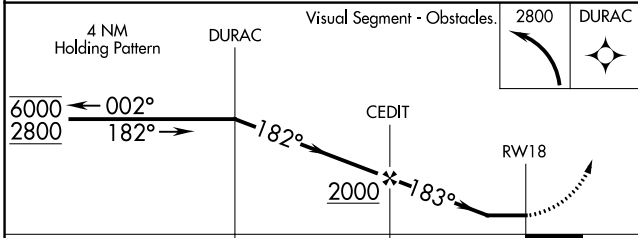

APP CRS 183°	Rwy Idg 2302
	TDZE N/A
	Apt Elev 696

RNAV (GPS)-B

CANTON-PLYMOUTH-METTETAL (1D2)

RNP APCH.		MISSED APPROACH: Climbing left turn to 2800 direct DURAC and hold.
Procedure NA at night. Use Willow Run altimeter setting. Helicopter visibility reduction below 1 SM NA.		
YIP ASOS 127.425	DETROIT APP CON 118.95 284.0	UNICOM 122.7 (CTAF)