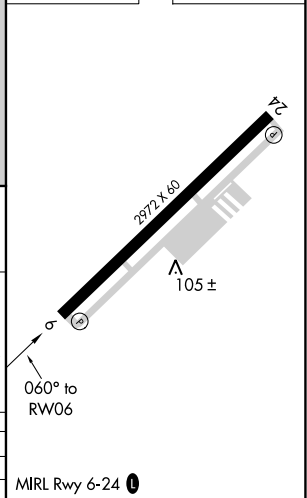

APP CRS	Rwy Idg	2972
060°	TDZE	8
	Apt Elev	8

GPS RWY 6

OCEAN CITY MUNI (26N)

<p>▲ NA When local altimeter setting not received, use Atlantic City altimeter setting.</p>		<p>MISSED APPROACH: Climbing right turn to 2000 direct SIE VORTAC and hold.</p>	
AWOS-AV	ATLANTIC CITY APP CON	CLNC DEL	UNICOM
119.775	124.6 327.125	133.6	122.7 (CTAF) 0

NE-2, 07 OCT 2021 to 04 NOV 2021

NE-2, 07 OCT 2021 to 04 NOV 2021

NoPT for arrivals on SIE VORTAC airway radials 216 CW 333.

ELEV	8	TDZE	8
------	----------	------	----------

CATEGORY	A	B	C	D
S-6	680-1 672 (700-1)			NA
CIRCLING	680-1 672 (700-1)			NA