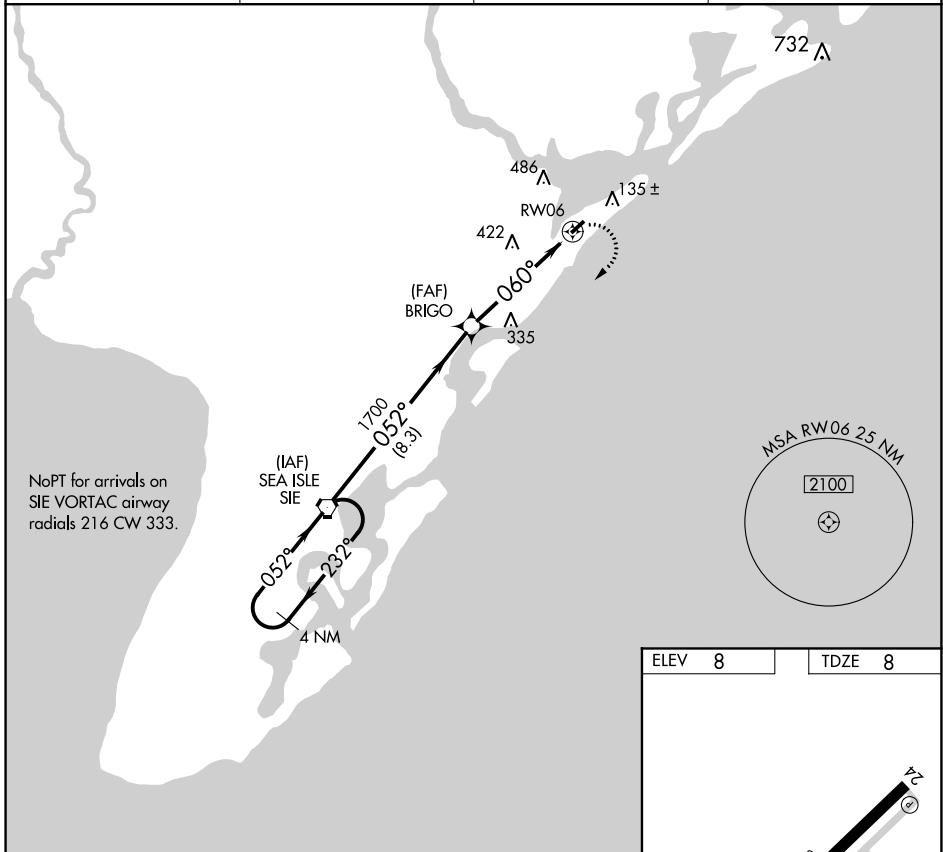

APP CRS	Rwy Idg	2972
060°	TDZE	8
	Apt Elev	8

GPS RWY 6

OCEAN CITY MUNI (26N)

<p>▲ NA When local altimeter setting not received, use Atlantic City altimeter setting.</p>		<p>MISSED APPROACH: Climbing right turn to 2000 direct SIE VORTAC and hold.</p>	
AWOS-AV	ATLANTIC CITY APP CON	CLNC DEL	UNICOM
119.775	124.6 327.125	133.6	122.7 (CTAF) 0

NE-2, 07 OCT 2021 to 04 NOV 2021

NE-2, 07 OCT 2021 to 04 NOV 2021

NoPT for arrivals on SIE VORTAC airway radials 216 CW 333.

ELEV	8	TDZE	8
------	----------	------	----------

CATEGORY	A	B	C	D
S-6	680-1 672 (700-1)			NA
CIRCLING	680-1 672 (700-1)			NA