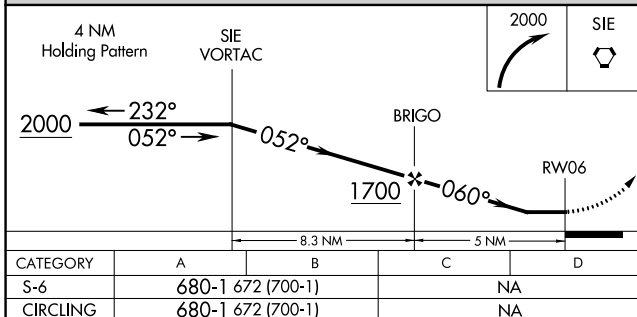

APP CRS	Rwy Idg	2972
060°	TDZE	8
	Apt Elev	8

GPS RWY 6

OCEAN CITY MUNI (26N)

<p>▲ NA When local altimeter setting not received, use Atlantic City altimeter setting.</p>		<p>MISSED APPROACH: Climbing right turn to 2000 direct SIE VORTAC and hold.</p>	
AWOS-AV	ATLANTIC CITY APP CON	CLNC DEL	UNICOM
119.775	124.6 327.125	133.6	122.7 (CTAF) 0

NE-2, 07 OCT 2021 to 04 NOV 2021

NE-2, 07 OCT 2021 to 04 NOV 2021

NoPT for arrivals on SIE VORTAC airway radials 216 CW 333.

ELEV	8	TDZE	8
------	----------	------	----------

CATEGORY	A	B	C	D
S-6	680-1 672 (700-1)			NA
CIRCLING	680-1 672 (700-1)			NA