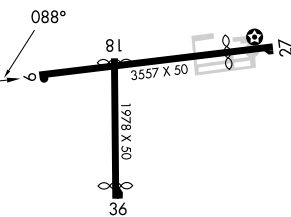

MISSED APPROACH: Climb to 1400 then climbing left turn to 3000 direct CADOX and hold.

HULMAN APP CON
125.45 339.8

UNICOM
122.8 (CTAF)

EC-2, 22 FEB 2024 to 21 MAR 2024

EC-2, 22 FEB 2024 to 21 MAR 2024

ELEV 496

	4 NM Holding Pattern	CADOX	HESEK	SKITE 3 NM to RW09	RW09
	6000 3000	268° 088°	088°	3.00° TCH 40	1480
		8 NM	2.6 NM	3 NM	
CATEGORY	A	B	C	D	
CIRCLING	1000-1 504 (600-1)	1340-1¼ 844 (900-1¼)			NA

TERRE HAUTE, INDIANA
Amdt 1 08NOV18