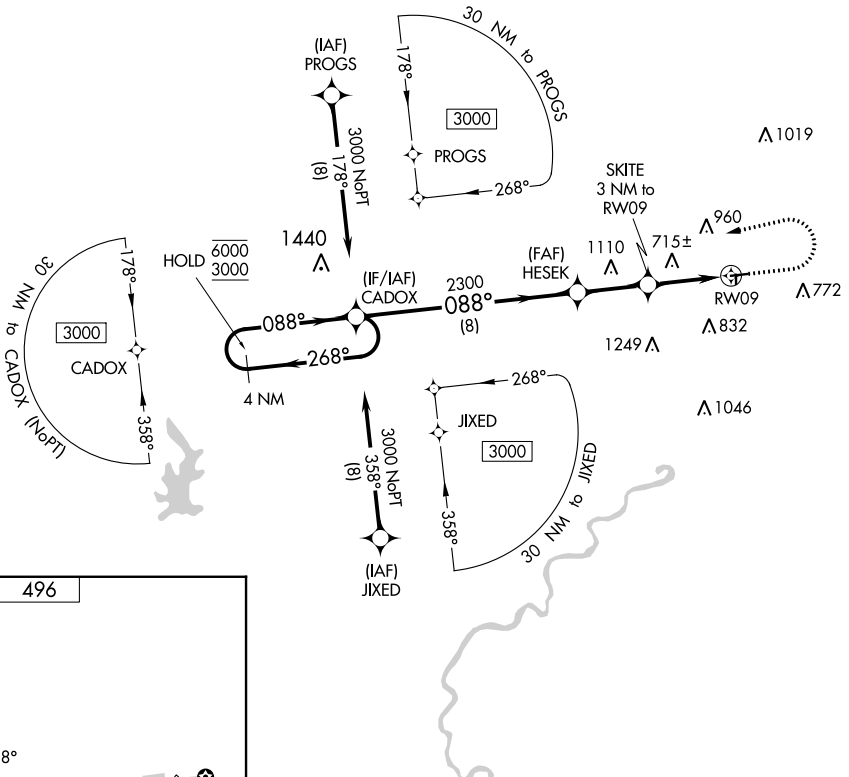

APP CRS 088°
Rwy Idg N/A
TDZE N/A
Apt Elev 496

RNAV (GPS)-A

SKY KING (3I3)

RNP APCH.

Procedure NA at night. Use Terre Haute altimeter setting; when not received, use Paris altimeter setting and increase all MDA 40 feet.

MISSED APPROACH: Climb to 1400 then climbing left turn to 3000 direct CADOX and hold.

HULMAN APP CON
125.45 339.8

UNICOM
122.8 (CTAF)

EC-2, 22 FEB 2024 to 21 MAR 2024

EC-2, 22 FEB 2024 to 21 MAR 2024

ELEV 496

	4 NM Holding Pattern	CADOX	HESEK	SKITE 3 NM to RW09	RW09
	6000 3000	268° 088°	088°	3.00° TCH 40	1480
		8 NM	2.6 NM	3 NM	
CATEGORY	A	B	C	D	
CIRCLING	1000-1 504 (600-1)	1340-1¼ 844 (900-1¼)			NA

TERRE HAUTE, INDIANA
Amdt 1 08NOV18

39°33'N-87°23'W

RNAV (GPS)-A

SKY KING (3I3)