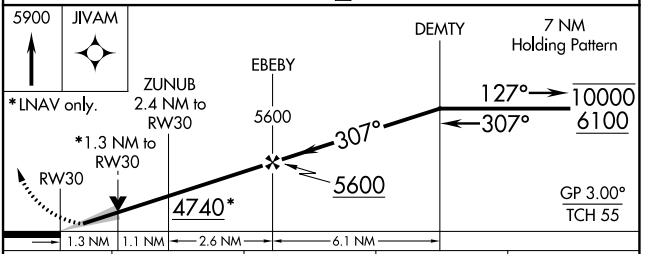

WAAS CH 82102 W30A	APP CRS 307°	Rwy Idg 9202 TDZE 3927 Apt Elev 3931
--	------------------------	---

RNAV (GPS) RWY 30

ALLIANCE MUNI (AIA)

RNP APCH.	MALSR 	MISSED APPROACH: Climb to 5900 direct JIVAM and hold.
ASOS 135.075	DENVER CENTER 127.95 338.2	UNICOM 123.0 (CTAF) 0

CATEGORY	A	B	C	D
LPV DA	4127-½ 200 (200-½)			
LNAV/VNAV DA	4221-½ 294 (300-½)			
LNAV MDA	4400-½ 473 (500-½)		4400-1 473 (500-1)	
CIRCLING	4460-1	4520-1	4580-1¾	4640-2¼
	529 (600-1)	589 (600-1)	649 (700-1¾)	709 (800-2¼)