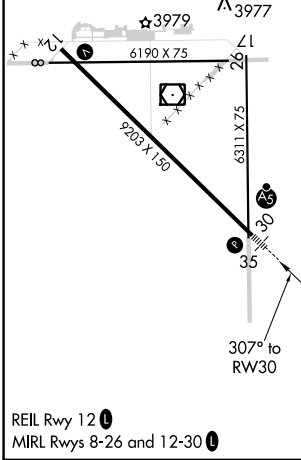

WAAS CH 82102 W30A	APP CRS 307°	Rwy Idg 9202 TDZE 3927 Apt Elev 3931
--	------------------------	---

RNAV (GPS) RWY 30

ALLIANCE MUNI (AIA)

RNP APCH.	MALSR 	MISSED APPROACH: Climb to 5900 direct JIVAM and hold.
ASOS 135.075	DENVER CENTER 127.95 338.2	UNICOM 123.0 (CTAF) 0

CATEGORY	A	B	C	D
LPV DA	4127-½ 200 (200-½)			
LNAV/VNAV DA	4221-½ 294 (300-½)			
LNAV MDA	4400-½ 473 (500-½)		4400-1 473 (500-1)	
CIRCLING	4460-1	4520-1	4580-1¾	4640-2¼
	529 (600-1)	589 (600-1)	649 (700-1¾)	709 (800-2¼)