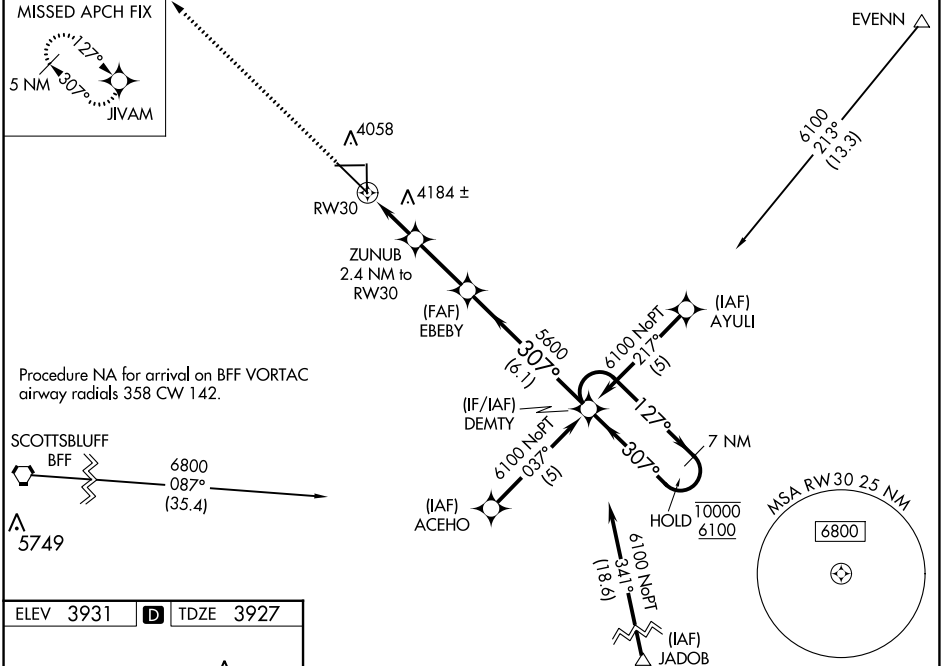

WAAS CH 82102 W30A	APP CRS 307°	Rwy Idg 9202 TDZE 3927 Apt Elev 3931
--	------------------------	---

RNAV (GPS) RWY 30

ALLIANCE MUNI (AIA)

RNP APCH.	MALSR 	MISSED APPROACH: Climb to 5900 direct JIVAM and hold.
ASOS 135.075	DENVER CENTER 127.95 338.2	UNICOM 123.0 (CTAF) 0

CATEGORY	A	B	C	D
LPV DA	4127-½ 200 (200-½)			
LNAV/VNAV DA	4221-½ 294 (300-½)			
LNAV MDA	4400-½ 473 (500-½)		4400-1 473 (500-1)	
CIRCLING	4460-1	4520-1	4580-1¾	4640-2¼
	529 (600-1)	589 (600-1)	649 (700-1¾)	709 (800-2¼)

NC-2, 22 FEB 2024 to 21 MAR 2024

NC-2, 22 FEB 2024 to 21 MAR 2024