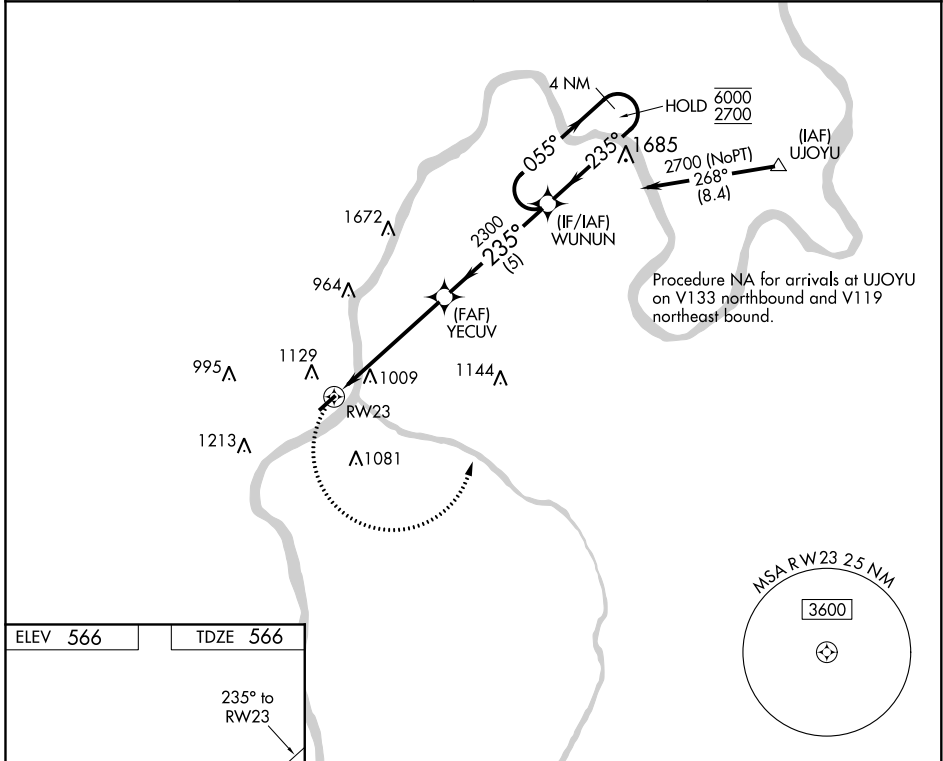

APP CRS 235°	Rwy ldg TDZE Apt Elev	3999 566 566
------------------------	-----------------------------	---

RNAV (GPS) RWY 23

GALLIA-MEIGS RGNL (GAS)

RNP APCH-GPS.

▽ Helicopter visibility reduction below 1 SM NA.
△ NA Procedure NA at night.

MISSED APPROACH:
Climbing left turn to 2700
direct WUNUN and hold.

AWOS-3PT 119.925	HUNTINGTON APP CON 128.4 270.1	CLNC DEL 124.55	UNICOM 123.0 (CTAF)
----------------------------	--	---------------------------	-------------------------------

CATEGORY	A	B	C	D
LNNAV MDA	1320-1 754 (800-1)	1320-1¼ 754 (800-1¼)	1320-2 754 (800-2)	NA
C CIRCLING	1440-1¼ 874 (900-1¼)	874 (900-1¼)	1440-2½ 874 (900-2½)	NA

EC-2, 19 MAY 2022 to 16 JUN 2022

EC-2, 19 MAY 2022 to 16 JUN 2022