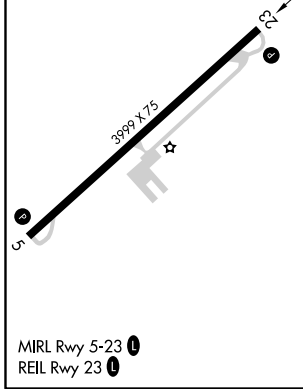

APP CRS 235°	Rwy ldg TDZE Apt Elev	3999 566 566
------------------------	-----------------------------	---

RNAV (GPS) RWY 23

GALLIA-MEIGS RGNL (GAS)

RNP APCH-GPS.

▽ Helicopter visibility reduction below 1 SM NA.
△ NA Procedure NA at night.

MISSED APPROACH:
Climbing left turn to 2700
direct WUNUN and hold.

AWOS-3PT 119.925	HUNTINGTON APP CON 128.4 270.1	CLNC DEL 124.55	UNICOM 123.0 (CTAF)
----------------------------	--	---------------------------	-------------------------------