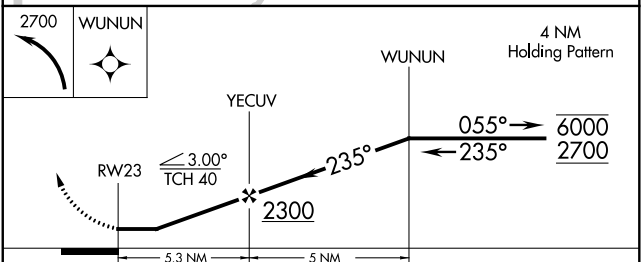

APP CRS 235°	Rwy ldg TDZE Apt Elev	3999 566 566
------------------------	-----------------------------	---

RNAV (GPS) RWY 23

GALLIA-MEIGS RGNL (GAS)

RNP APCH-GPS.

▽ Helicopter visibility reduction below 1 SM NA.
△ NA Procedure NA at night.

MISSED APPROACH:
Climbing left turn to 2700
direct WUNUN and hold.

AWOS-3PT 119.925	HUNTINGTON APP CON 128.4 270.1	CLNC DEL 124.55	UNICOM 123.0 (CTAF)
----------------------------	--	---------------------------	-------------------------------