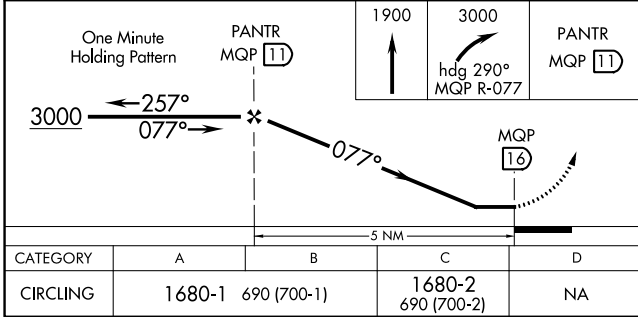

CATEGORY	A	B	C	D
CIRCLING	1680-1	690 (700-1)	1680-2 690 (700-2)	NA

SC-2, 09 SEP 2021 to 07 OCT 2021

SC-2, 09 SEP 2021 to 07 OCT 2021