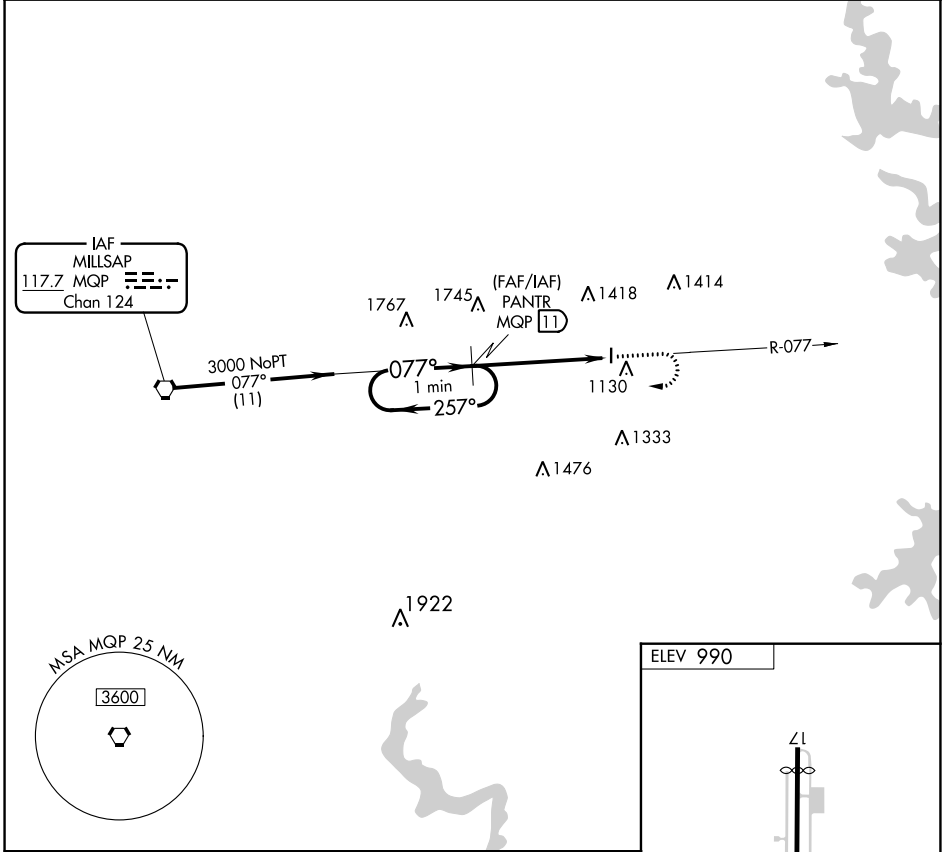

VORTAC MQP 117.7 Chan 124	APP CRS 077°	Rwy ldg TDZE Apt Elev N/A N/A 990

VOR/DME-A
PARKER COUNTY (WEA)

▽ △ NA Use Fort Worth Meacham altimeter setting.	MISSED APPROACH: Climb to 1900 then climbing right turn to 3000 via heading 290° and MQP R-077 to PANTR and hold.

REGIONAL APP CON 135.975 379.9	UNICOM 122.7 (CTAF)

IAF
MILLSAP
117.7 MQP
Chan 124