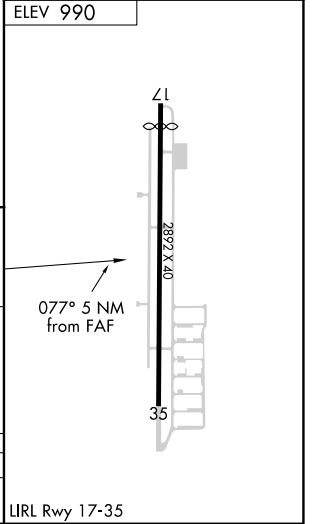

CATEGORY	A	B	C	D
CIRCLING	1680-1	690 (700-1)	1680-2 690 (700-2)	NA

SC-2, 09 SEP 2021 to 07 OCT 2021

SC-2, 09 SEP 2021 to 07 OCT 2021