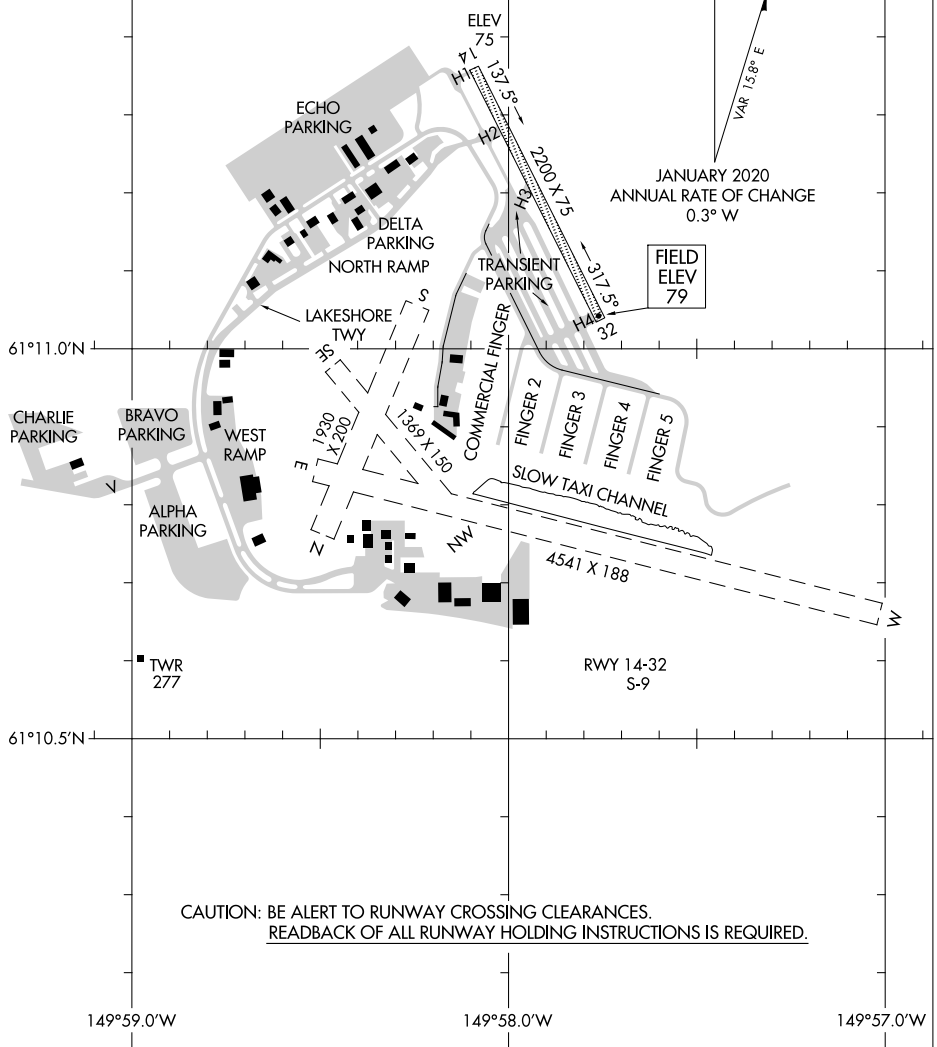

# AIRPORT DIAGRAM

AL-10443 (FAA)

LAKE HOOD (LHD) (PALH)  
ANCHORAGE, ALASKA

ATIS  
125.6  
LAKE HOOD TOWER  
126.8  
CLNC DEL  
119.4

61°11.5'N

61°11.0'N

61°10.5'N

149°59.0'W

149°58.0'W

149°57.0'W

CAUTION: BE ALERT TO RUNWAY CROSSING CLEARANCES.  
READBACK OF ALL RUNWAY HOLDING INSTRUCTIONS IS REQUIRED.

# AIRPORT DIAGRAM

21168

ANCHORAGE, ALASKA  
LAKE HOOD (LHD) (PALH)

AK, 25 JAN 2024 to 21 MAR 2024

AK, 25 JAN 2024 to 21 MAR 2024