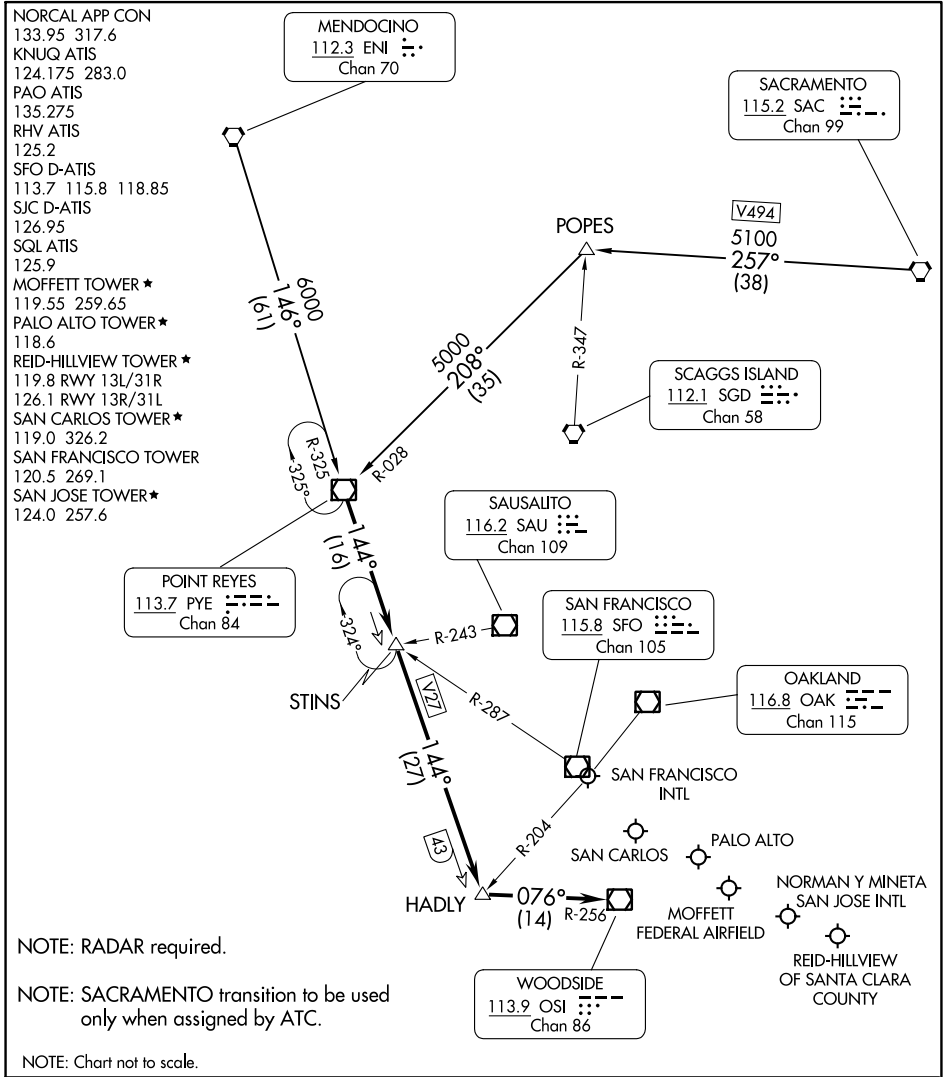

(PYE.PYE3) 23334

POINT REYES THREE ARRIVAL

AL-375 (FAA)

SAN FRANCISCO, CALIFORNIA

SW-2, 22 FEB 2024 to 21 MAR 2024

SW-2, 22 FEB 2024 to 21 MAR 2024

ARRIVAL ROUTE DESCRIPTION

MENDOCINO TRANSITION (ENI.PYE3): From over ENI VORTAC on ENI R-146 and PYE R-325 to PYE VOR/DME. Thence. . .

SACRAMENTO TRANSITION (SAC.PYE3): From over SAC VORTAC on SAC R-257 and PYE R-028 to PYE VOR/DME. Thence. . .

. . . From over PYE VOR/DME on PYE R-144 to HADLY, then on OSI R-256 to OSI VOR/DME. Expect RADAR vectors to final approach course.

POINT REYES THREE ARRIVAL

(PYE.PYE3) 22JUN17

SAN FRANCISCO, CALIFORNIA