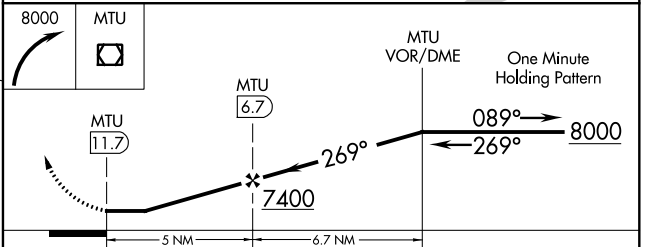

VOR/DME MTU 112.7 Chan 74	APP CRS 269°	Rwy Idg TDZE Apt Elev N/A N/A 5831
---	------------------------	---

VOR/DME-A
DUCHESNE MUNI (U69)

NA When local altimeter setting not received, use Vernal altimeter setting. Circling NA to Rwy 8 and 26.

MISSED APPROACH: Climbing right turn to 8000 direct MTU VOR/DME and hold.

AWOS-3 121.125	SALT LAKE CENTER 133.9 370.85	UNICOM 122.8 (CTAF)
--------------------------	---	-------------------------------

CATEGORY	A	B	C	D
C CIRCLING	6660-1¼	829 (900-1¼)	6660-2½ 829 (900-2½)	NA

SW-4, 07 OCT 2021 to 04 NOV 2021

SW-4, 07 OCT 2021 to 04 NOV 2021