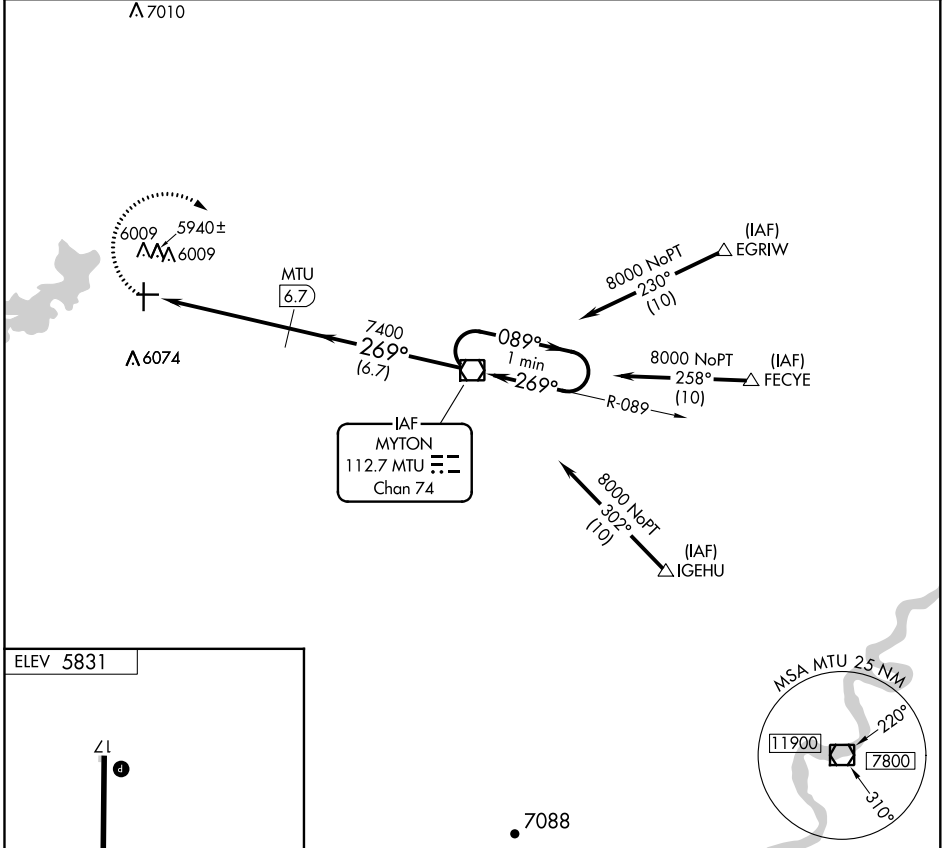

VOR/DME MTU 112.7 Chan 74	APP CRS 269°	Rwy Idg TDZE Apt Elev N/A N/A 5831
---	------------------------	---

VOR/DME-A
DUCHESNE MUNI (U69)

NA When local altimeter setting not received, use Vernal altimeter setting. Circling NA to Rwy 8 and 26.

MISSED APPROACH: Climbing right turn to 8000 direct MTU VOR/DME and hold.

AWOS-3 121.125	SALT LAKE CENTER 133.9 370.85	UNICOM 122.8 (CTAF)
--------------------------	---	-------------------------------

CATEGORY	A	B	C	D
C CIRCLING	6660-1¼	829 (900-1¼)	6660-2½ 829 (900-2½)	NA

SW-4, 07 OCT 2021 to 04 NOV 2021

SW-4, 07 OCT 2021 to 04 NOV 2021