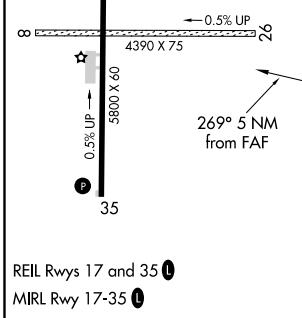

VOR/DME MTU 112.7 Chan 74	APP CRS 269°	Rwy Idg TDZE Apt Elev N/A N/A 5831
---	------------------------	---

VOR/DME-A
DUCHESNE MUNI (U69)

NA When local altimeter setting not received, use Vernal altimeter setting. Circling NA to Rwy 8 and 26.

MISSED APPROACH: Climbing right turn to 8000 direct MTU VOR/DME and hold.

AWOS-3 121.125	SALT LAKE CENTER 133.9 370.85	UNICOM 122.8 (CTAF)
--------------------------	---	-------------------------------

CATEGORY	A	B	C	D
C CIRCLING	6660-1¼	829 (900-1¼)	6660-2½ 829 (900-2½)	NA

SW-4, 07 OCT 2021 to 04 NOV 2021

SW-4, 07 OCT 2021 to 04 NOV 2021